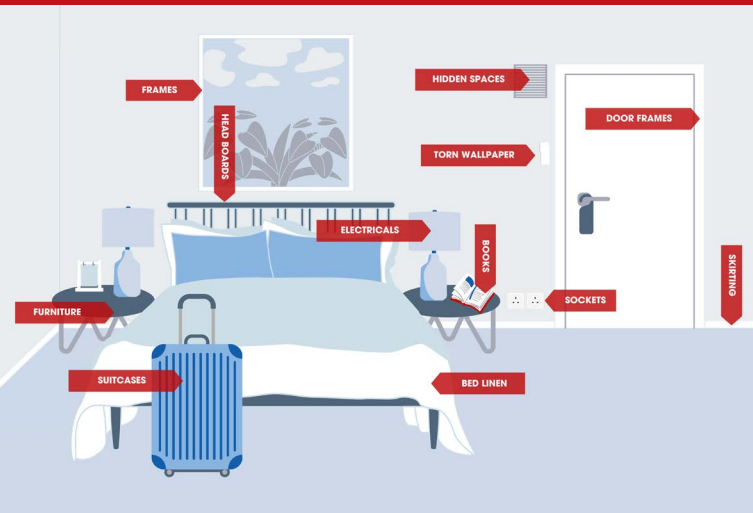

BED BUG MONITORING

1 IN 5 HOTELS DEAL WITH AN INCIDENCE OF BED BUGS EACH YEAR

As international travel has increased, so too has the **incidences of bed bugs in Irish hotels**. While no reflection on the cleanliness of a premises, the reputational and physical damage of a bed bug infestation can be devastating. The losses due to an infestation have been estimated to be on average €65,000*

Averaging the size of an apple seed, bedbugs **hide in the cracks and crevices** of beds, box springs, headboards, bed frames, skirting boards etc. **coming out at night** to feed on your guests as they sleep. **Difficult to detect**, inspection takes time your housekeeping staff do not have.

ELIS CONNECT PROVIDES 24/7 MONITORING WITH LIVE ALERTS HIGHLIGHTING BED BUG ACTIVITY

*Max Malka, Dec 2021, based on a 200 room hotel - www.hospitality.net

TO REVIEW A VIDEO ON HOW OUR SYSTEM WORKS **SCAN HERE**

ELIS CONNECT

The bed bug monitoring units are wireless, discreetly fitting beneath a mattress. Our technicians can fit units within minutes providing LIVE alerts of activity. 24/7 monitoring ensures our sensors will record activity as it occurs, allowing for early detection that ensures an infestation is contained, preventing spread to other rooms. Once activity is noted our expert technicians will be onsite, to advise on the best treatment strategy for your premises.